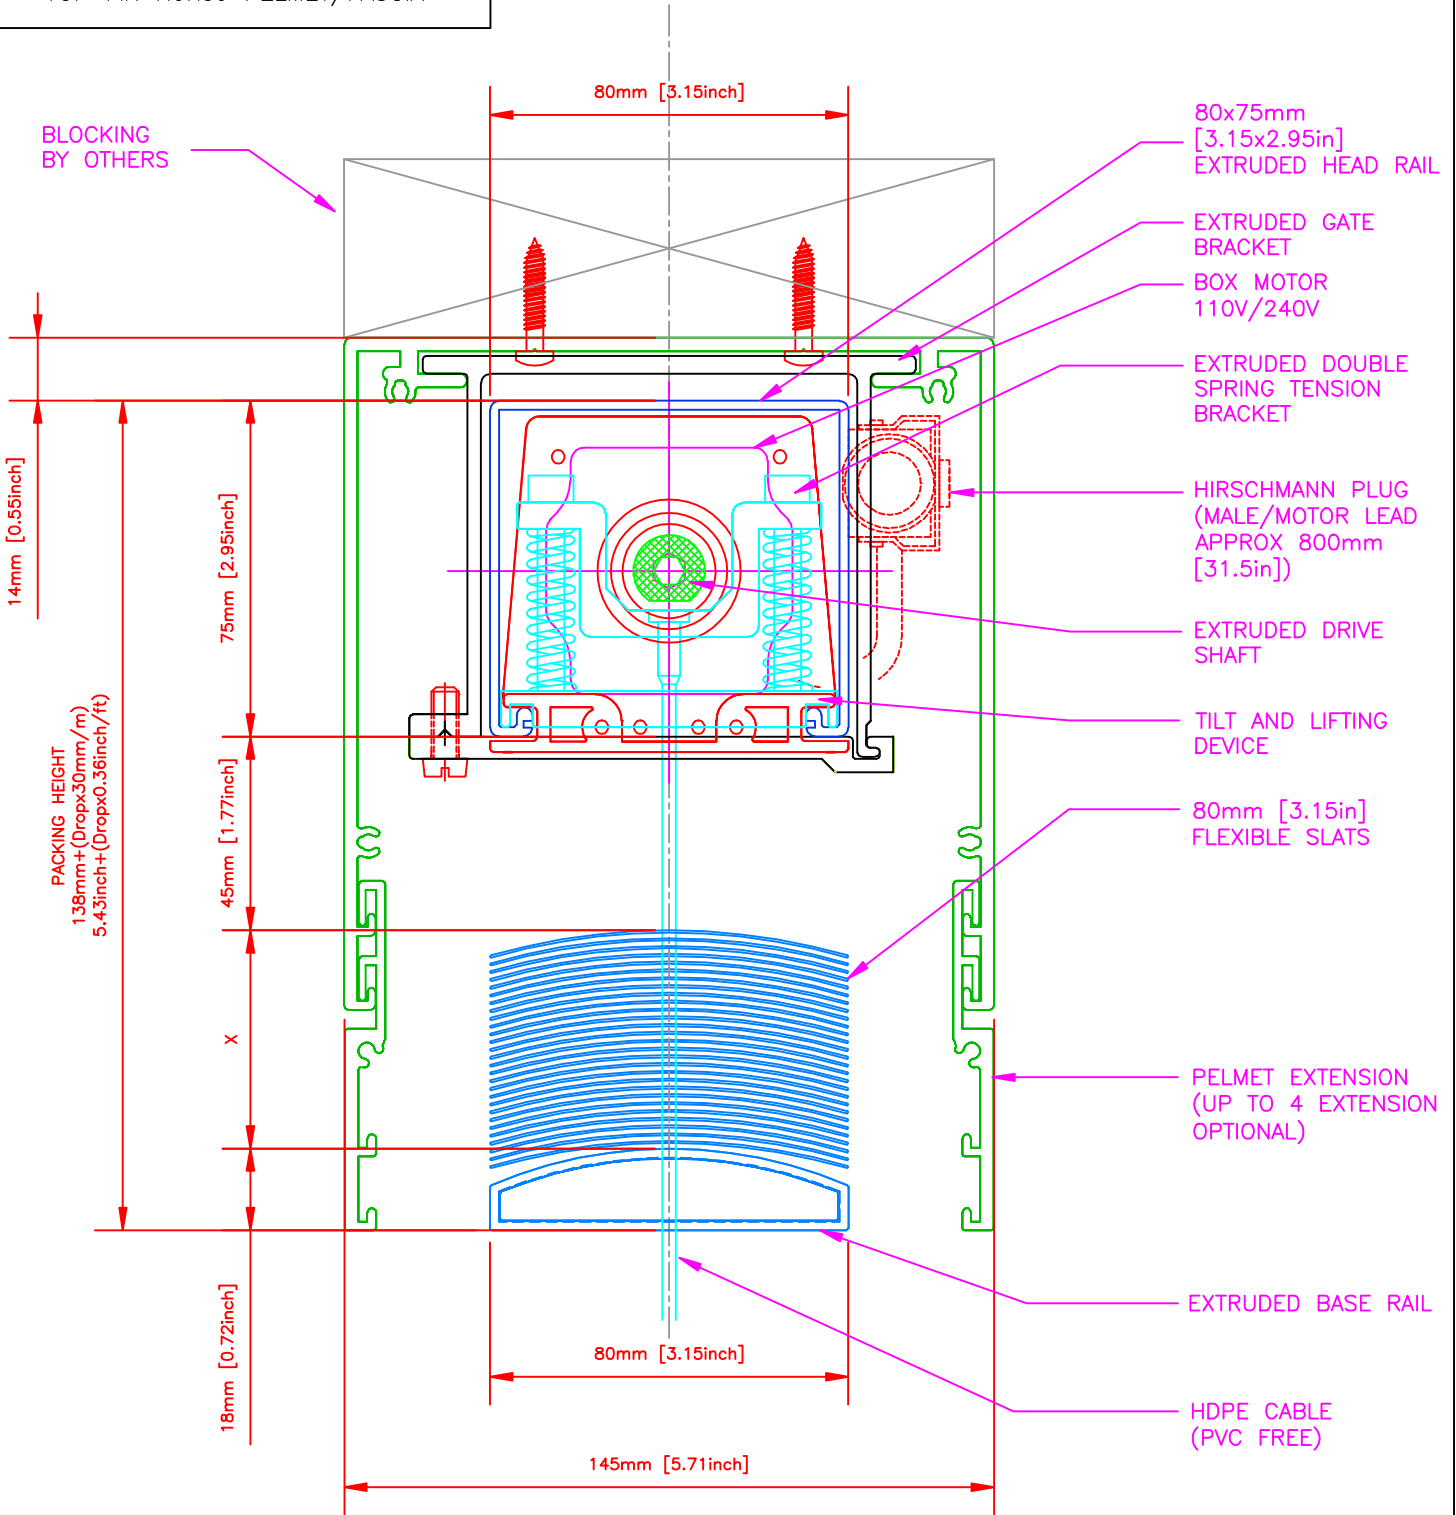

HORISO SVB 80 AK-G

TOP FIX Horiso PELMET/FASCIA

INSATALLATION CONDITION: TOP FIX Horiso PELMET/FASCIA				BLIND TYPE Horiso SVB 80 AK-G		horiso [®]		www.horiso.com	
REV	DESCRIPTION	DATE	APPROVED	DRAWN:				APPROVED SIGNATURE	
A	INITIAL DRAWING	08/02/12	NK						
				SIZE:	FSCM NO:	DWG NO:	20120207-1-3-IMP	REV	A
				SCALE:	DATE:	08/02/12	SHEET		T: 1(888)556-8676